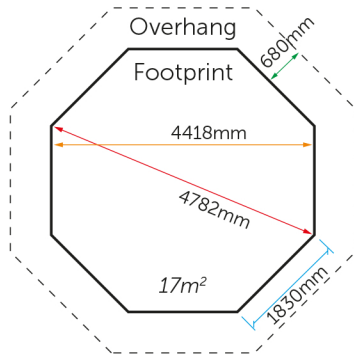

Small Cabin

Seats up to 8 people.
Space required 4m x 4m

Medium Cabin

Seats up to 15 people.
Space required 5m x 5m

Large Cabin

Seats up to 21 people.
Space required 5.6m x 5.6m

Extra Large Cabin

Seats up to 25 people.
Space required 6.2m x 6.2m