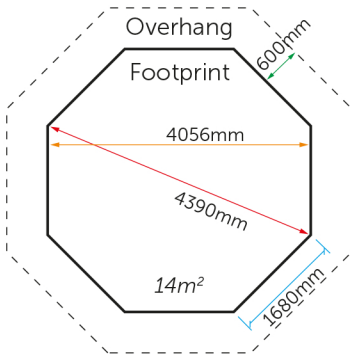

Small Cabin

Seats up to 8 people.
Space required 4m x 4m

Medium Cabin

Seats up to 15 people.
Space required 5m x 5m

Large Cabin

Seats up to 21 people.
Space required 5.6m x 5.6m

Extra Large Cabin

Seats up to 25 people.
Space required 6.2m x 6.2m