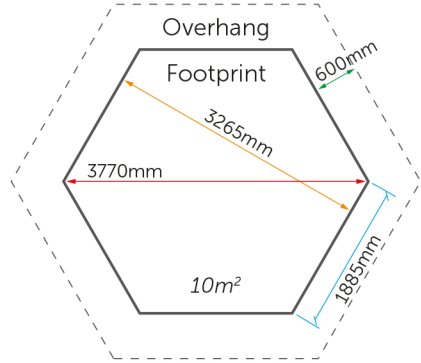

Small Cabin

Seats up to 8 people.
Space required 4m x 4m

Medium Cabin

Seats up to 15 people.
Space required 5m x 5m

Large Cabin

Seats up to 21 people.
Space required 5.6m x 5.6m

Extra Large Cabin

Seats up to 25 people.
Space required 6.2m x 6.2m