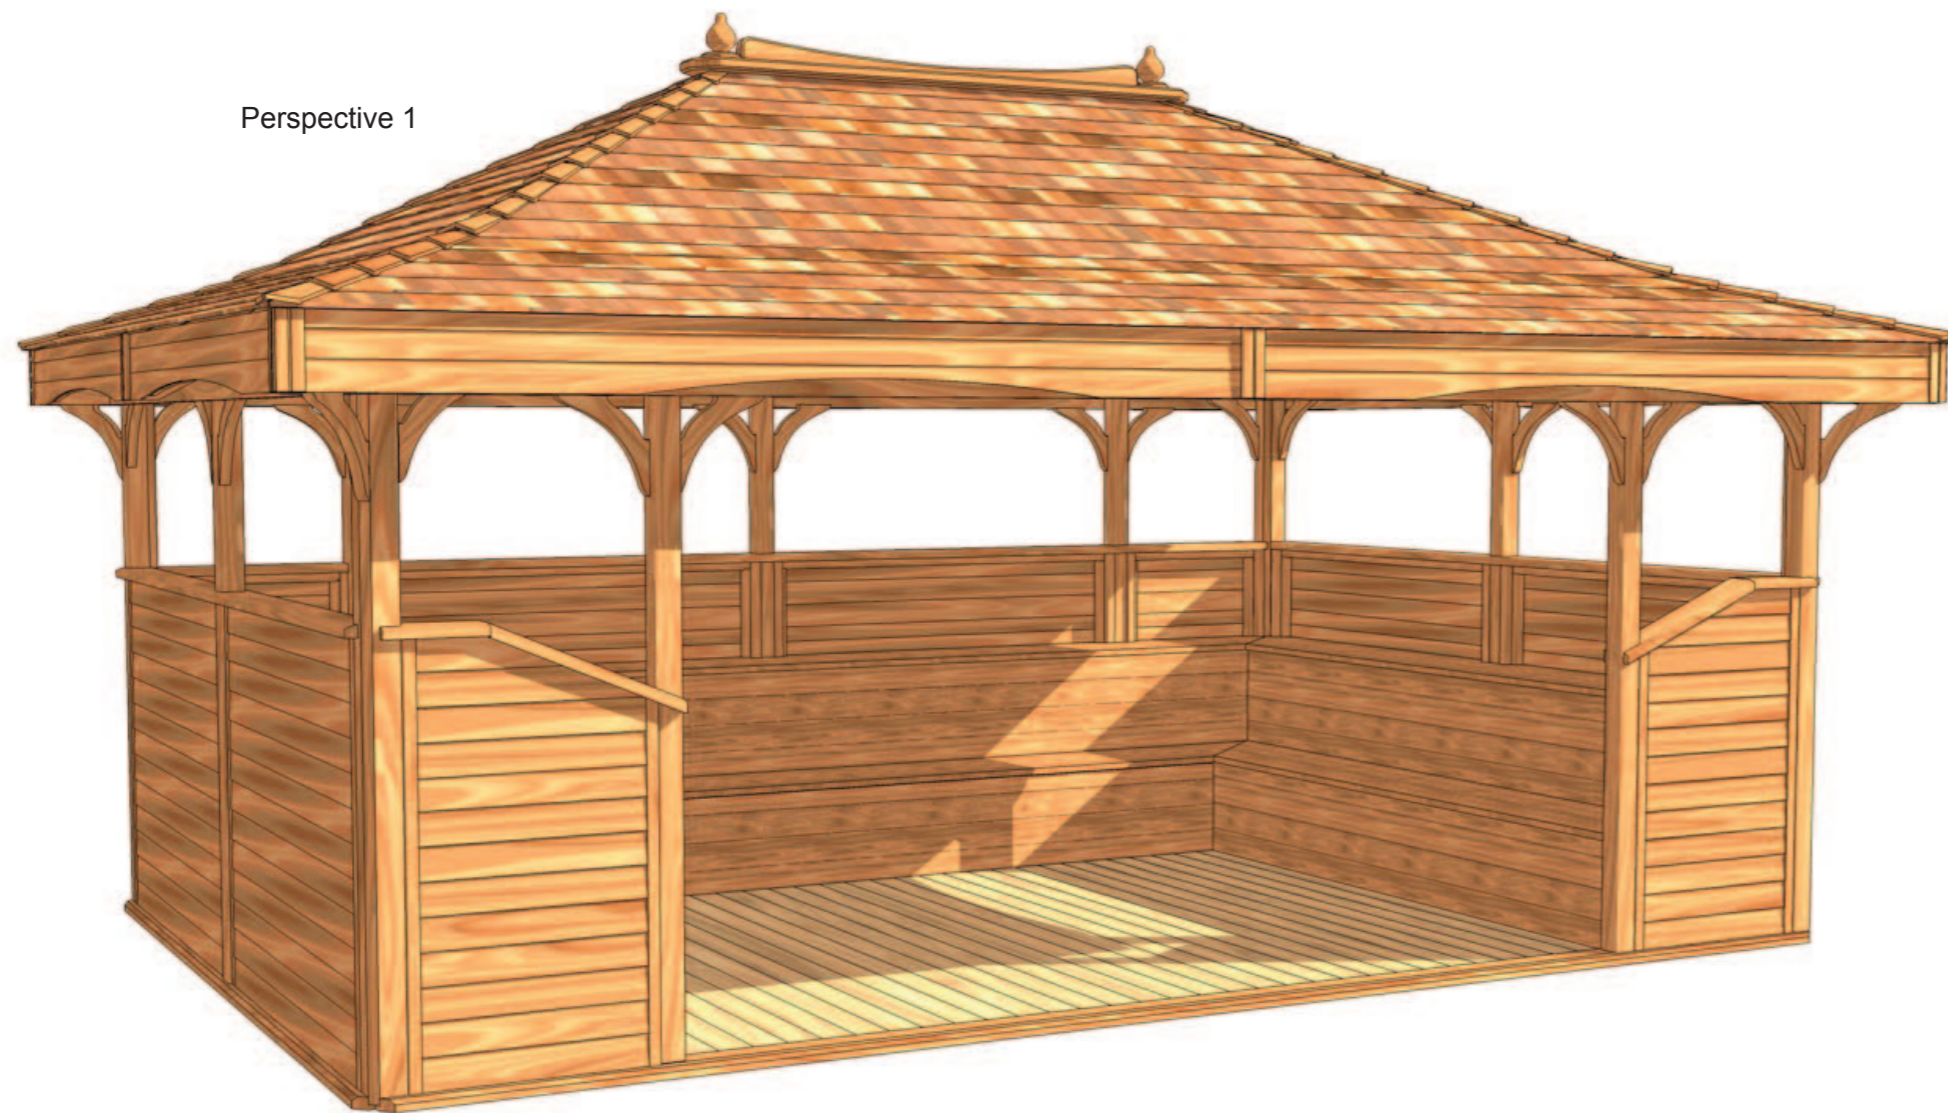

amphitheatre 7mx4m

PRODUCT KEY

- Pavilion amphitheatre 7x4 with:
- Full cedar shingle roof
- 2x tier seating on sides & back
- Light wooden decking floor

Perspective 1

Rights side elevation

Front elevation

Perspective 2