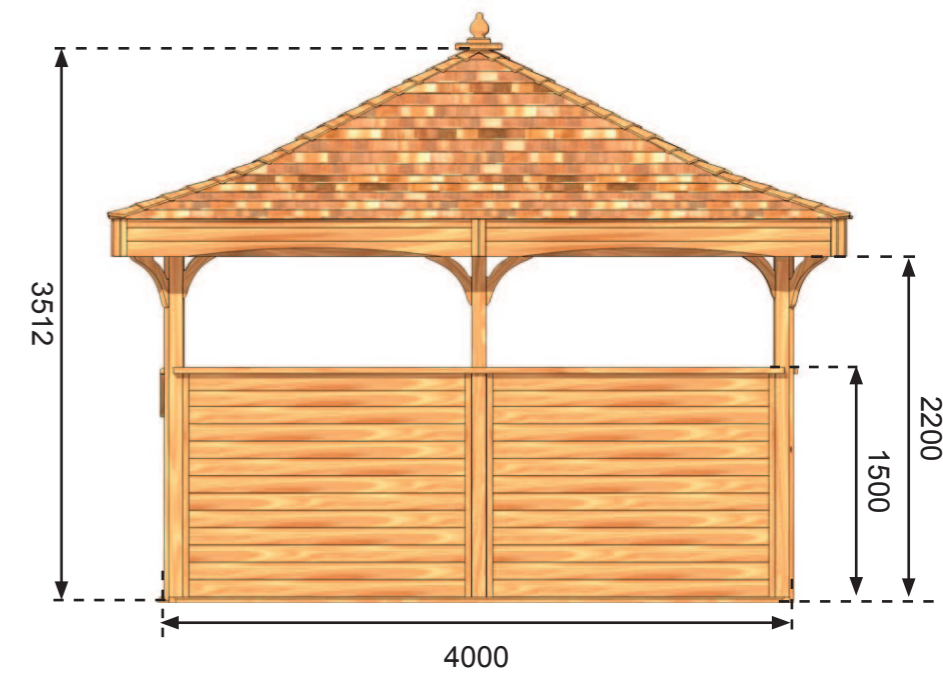

amphitheatre 7mx4m

PRODUCT KEY

- Pavilion amphitheatre 7x4 with:
- Full cedar shingle roof
- 2x tier seating on sides & back
- Light wooden decking floor

Perspective 1

Rights side elevation

Front elevation

Perspective 2