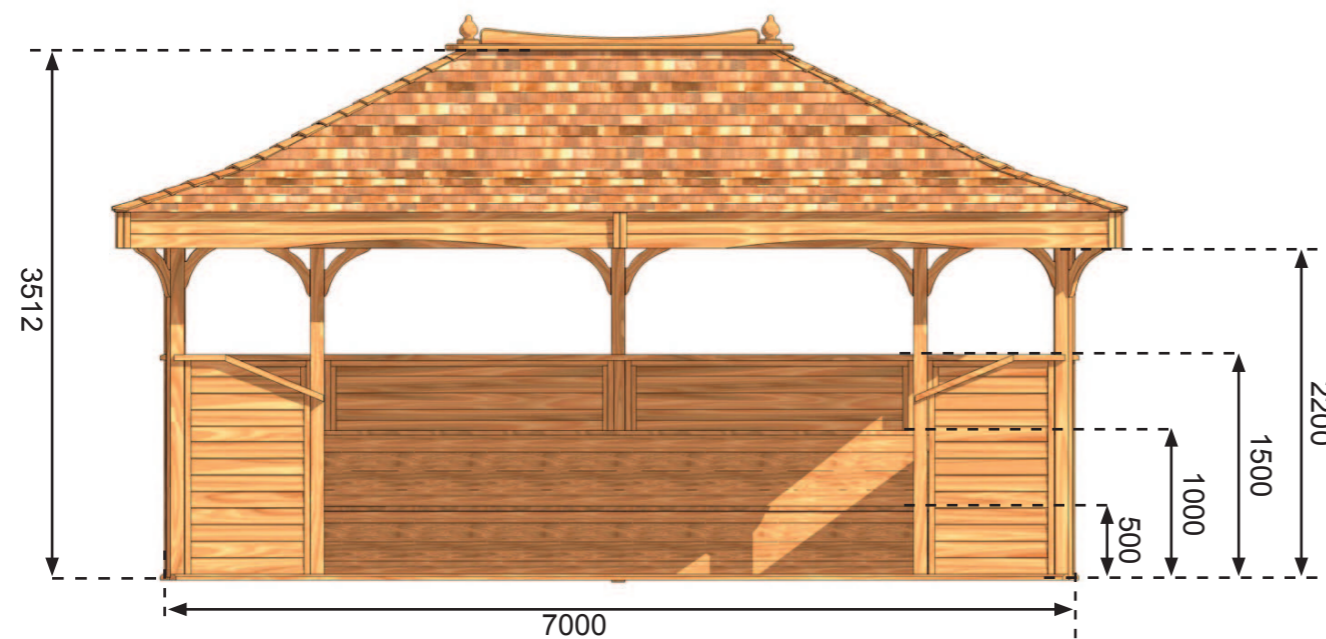

amphitheatre 7mx4m

PRODUCT KEY

- Pavilion amphitheatre 7x4 with:
- Full cedar shingle roof
- 2x tier seating on sides & back
- Light wooden decking floor

Perspective 1

Rights side elevation

Front elevation

Perspective 2